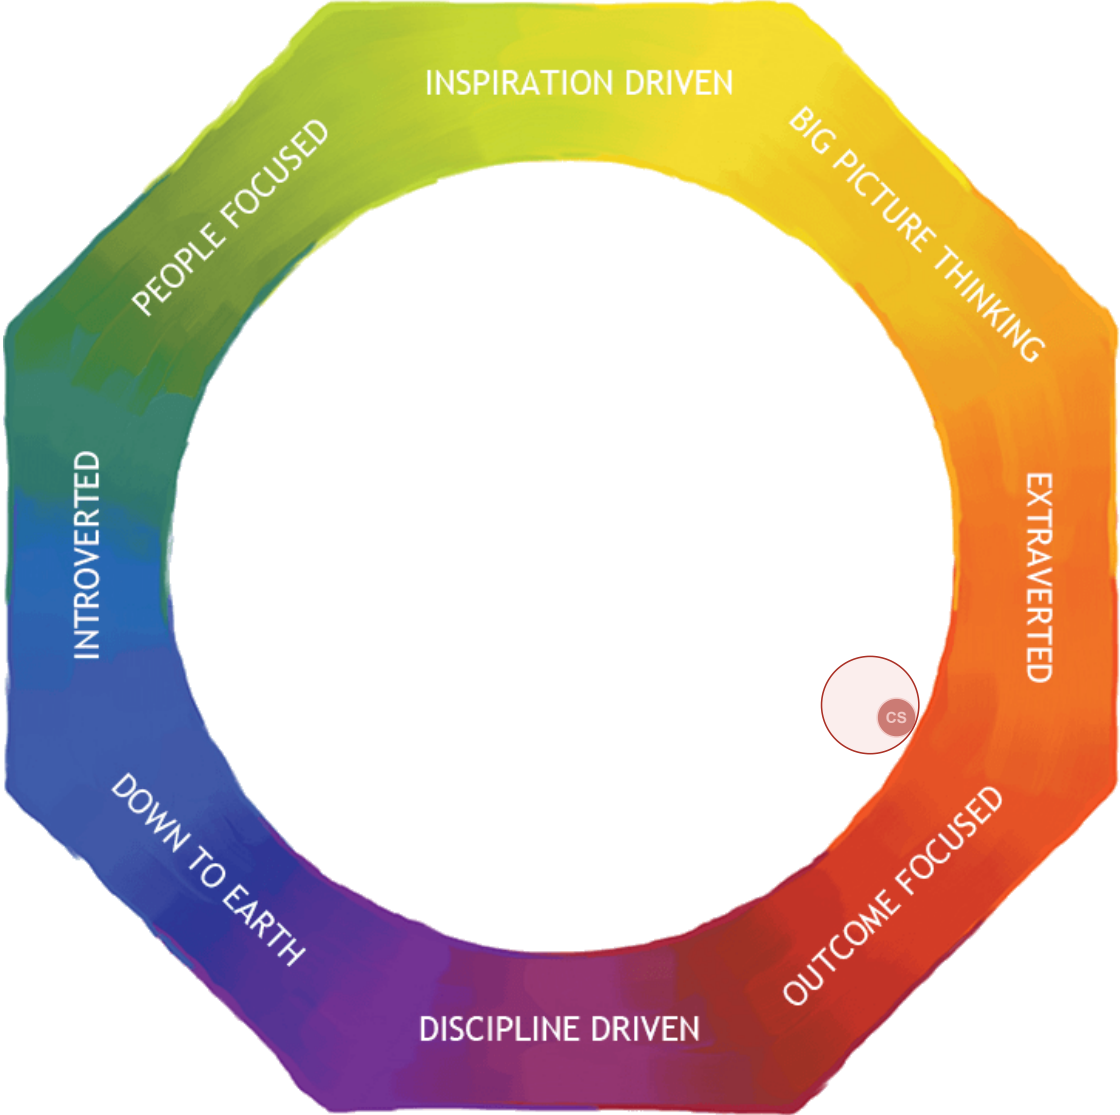

Test team

Lumina Team

Inspirational and Practical Personal Development

# Test team

Combined Persona

## Members

Collective team mandala position  
Outcome Focused

Chris Sample  
Outcome Focused